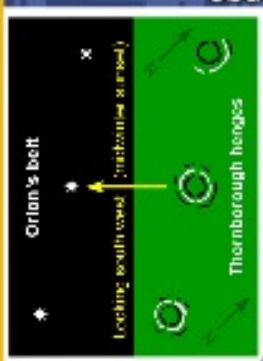

	Crystal Warrior
	Robert De Niro

	Cosmic Earth
	Nigel Mansell

	Resonant Monkey
	Fabio Capelo

Lincoln Cathedral

Orlan's belt

Looking south-west (North-south axis)

Thornborough henges

Thornborough Henge